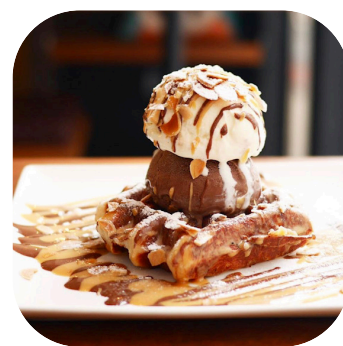

香蕉片 | 比利時朱古力粒 | 鮮甜忌廉 |
淋上自製朱古力醬。

70

7th Heaven 草莓天堂

Belgium chocolate chips · fresh strawberries ·
freshly whipped cream · housemade berry sauce.

草莓 | 比利時朱古力粒 | 鮮甜忌廉 | 陪莓果醬。

85

Nutella Swirl 榛子醬漩渦窩夫

super creamy chocolate & vanilla ice cream ·
Belgium nutella · peanut butter sauce.

朱古力及雲呢拿雪糕 | 搭配比利時榛子醬和花生醬。

80

Acai Bowl 巴西莓果碗

Brazilian acai berry smoothie bowl · blended
with almond milk · topped with a variety of
the freshest fruits and crunchy granola.

巴西莓 | 杏仁奶 | 鮮水果 | 穀麥。

110

The Truth